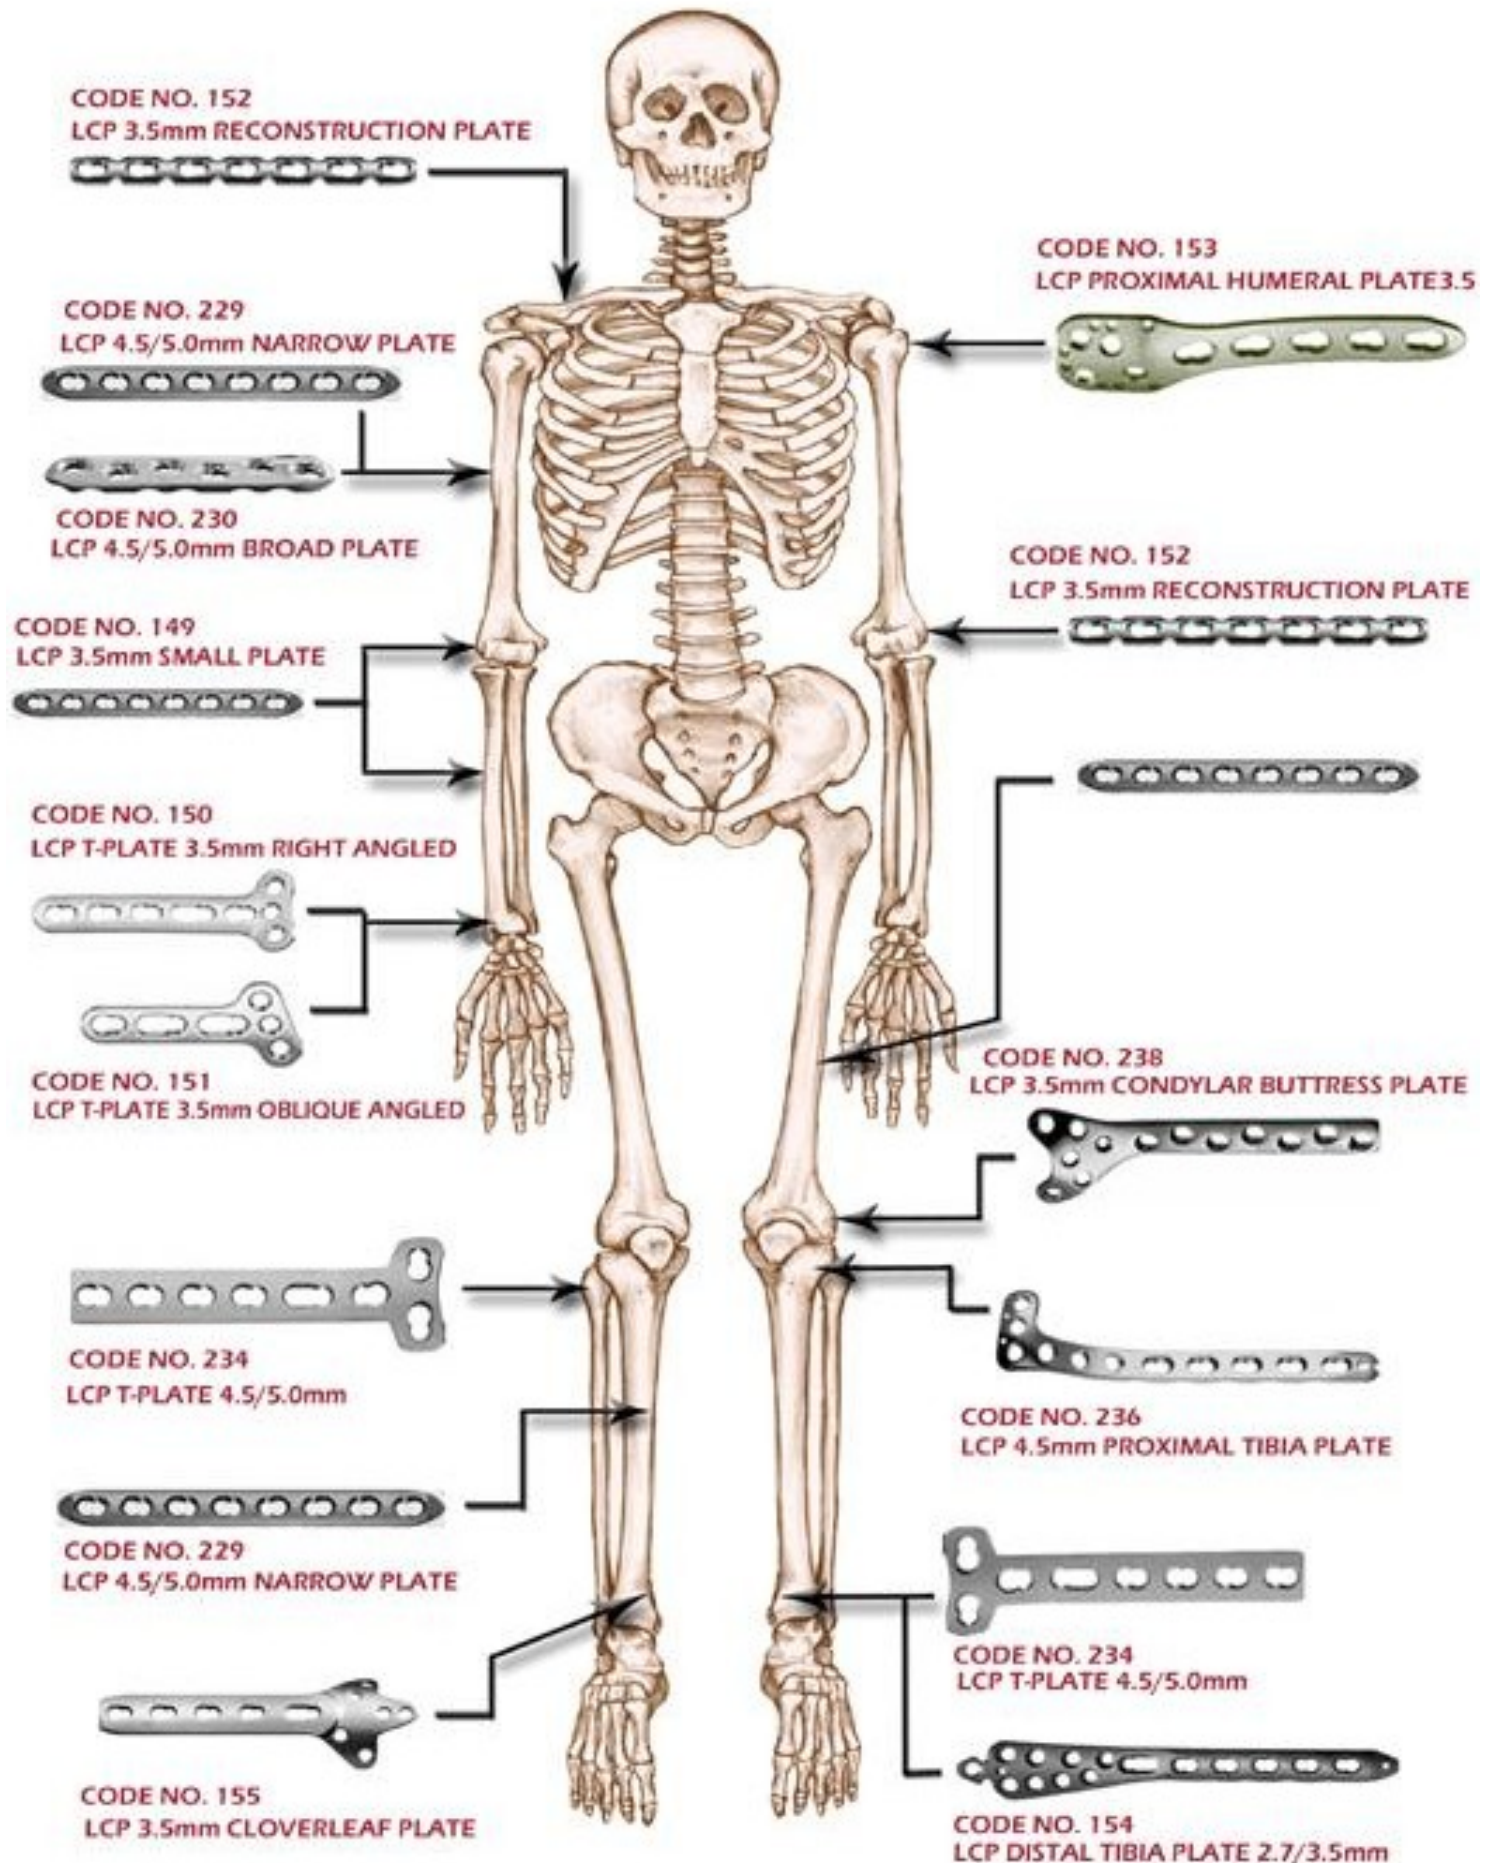

LOCKLING COMPRESSION PLATE (LCP) INDICATION

This document was created with Win2PDF available at <http://www.daneprairie.com>.
The unregistered version of Win2PDF is for evaluation or non-commercial use only.